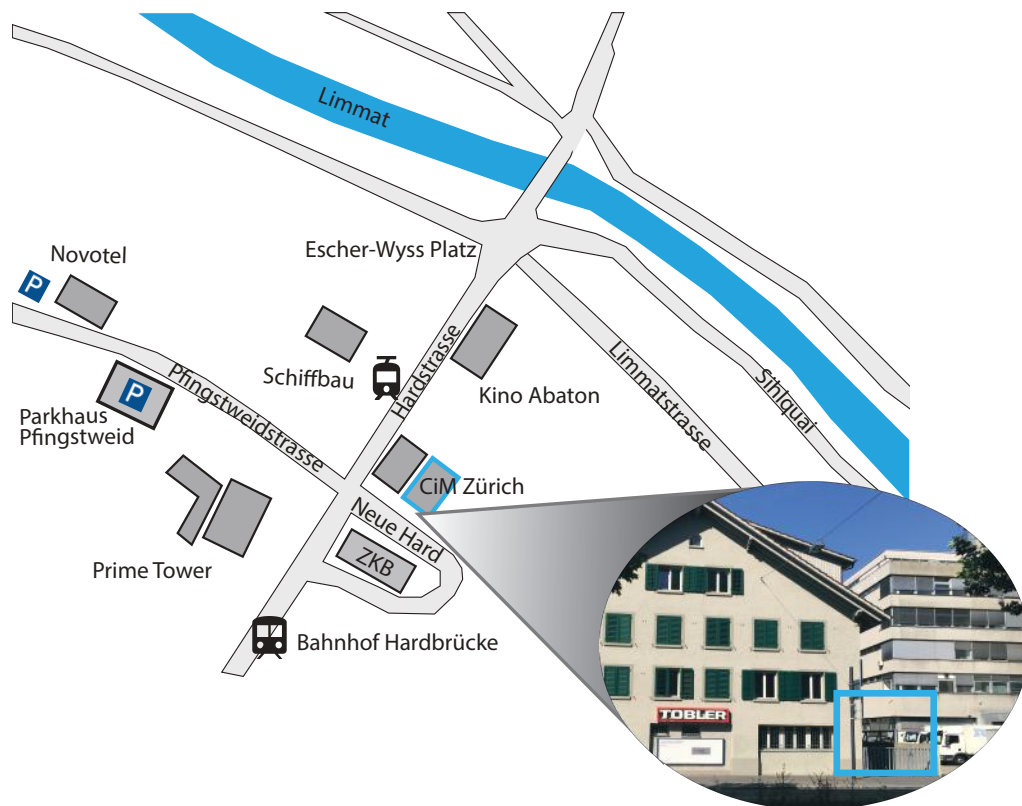

Auto

Parkplätze für die Anfahrt mit dem Auto finden Sie beim Novotel und im Parkhaus Pfingstweid in 4 Gehminuten Entfernung.

How to find us

Location Plan Center for Industrial Marketing

Train

From Zurich Main Station, trains number 5, 6, 7, 12 or 16 take you directly to the station Hardbrücke within 2 minutes. From the station Hardbrücke our office can be reached with a short walk within 4 minutes.

Tram

The trams number 4 and 8 stop at Station Schiffbau. From the station Schiffbau our office can be reached with a short walk within 2 minutes.

Airport

From the airport, train number 16 takes you directly to the station Hardbrücke within 8 minutes. From the station Hardbrücke our office can be reached with a short walk within 4 minutes.

Car

If you travel by car, parking spaces can be found by the Novotel or in the parking block Pfingstweid in 4 minutes walking distance.

Unser Eingang | Our Entry

Adresse CiM Büro Zürich

Address CiM Office Zurich