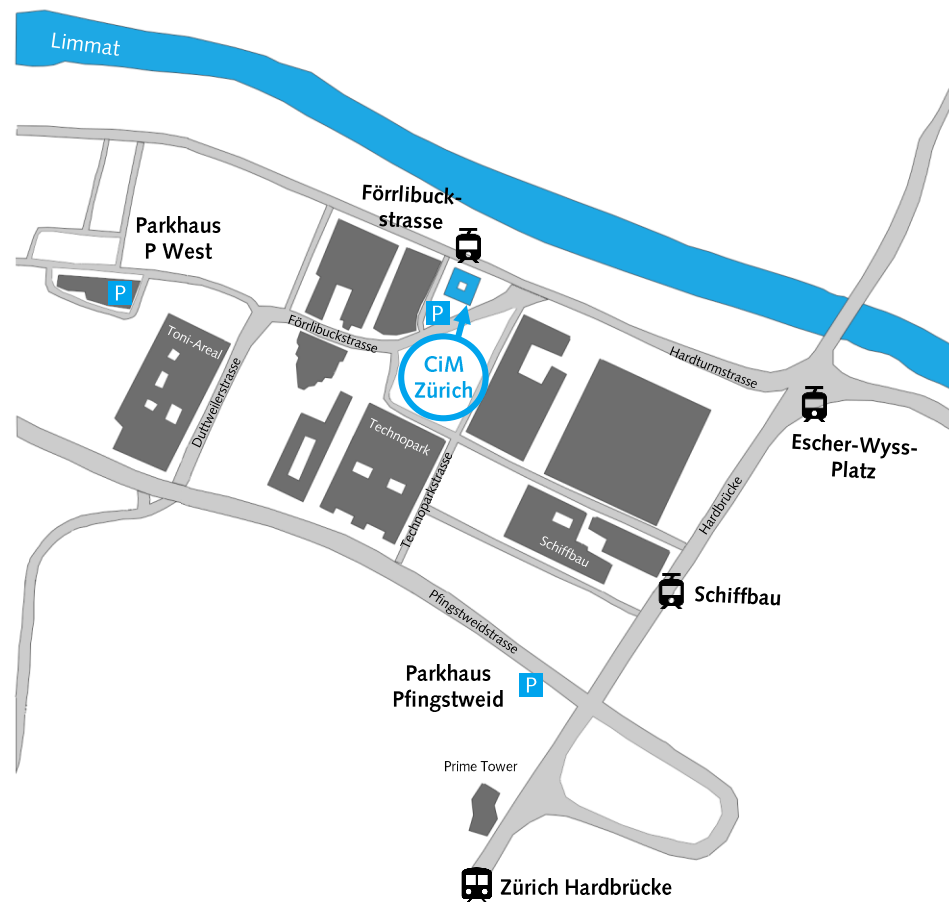

Mit dem Auto

An der Förrlibuckstrasse 10 steht eine begrenzte Anzahl von Parkplätzen zur Verfügung. Weitere Parkmöglichkeiten finden Sie im Parkhaus Pfungstweid oder im Parkhaus P West in 8 Gehminuten Entfernung.

How to find us

Directions Center for Industrial Marketing

From Zurich main station

At Zurich main station, take tram line number 6 to the Förrlibuckstrasse stop. From there, you will reach our office in 2 minutes by foot.

Alternatively, you may also take S-Bahn lines 5, 6, 7, 12 or 16 to Hardbrücke station. Change to tram line 8 and get off at the Förrlibuckstrasse stop.

From Zurich airport

At Zurich airport, take S-Bahn line 16 to Hardbrücke station (approximately 8 minutes). Change to tram line number 8 and get off at the Förrlibuckstrasse stop. From there, our office is a short 2-minute walk away.

By car

Only limited parking spaces are available at Förrlibuckstrasse 10. Further parking options can be found within 8 minutes walking distance at Parkhaus Pfungstweid or Parkhaus P West.

Kontakt | Contact